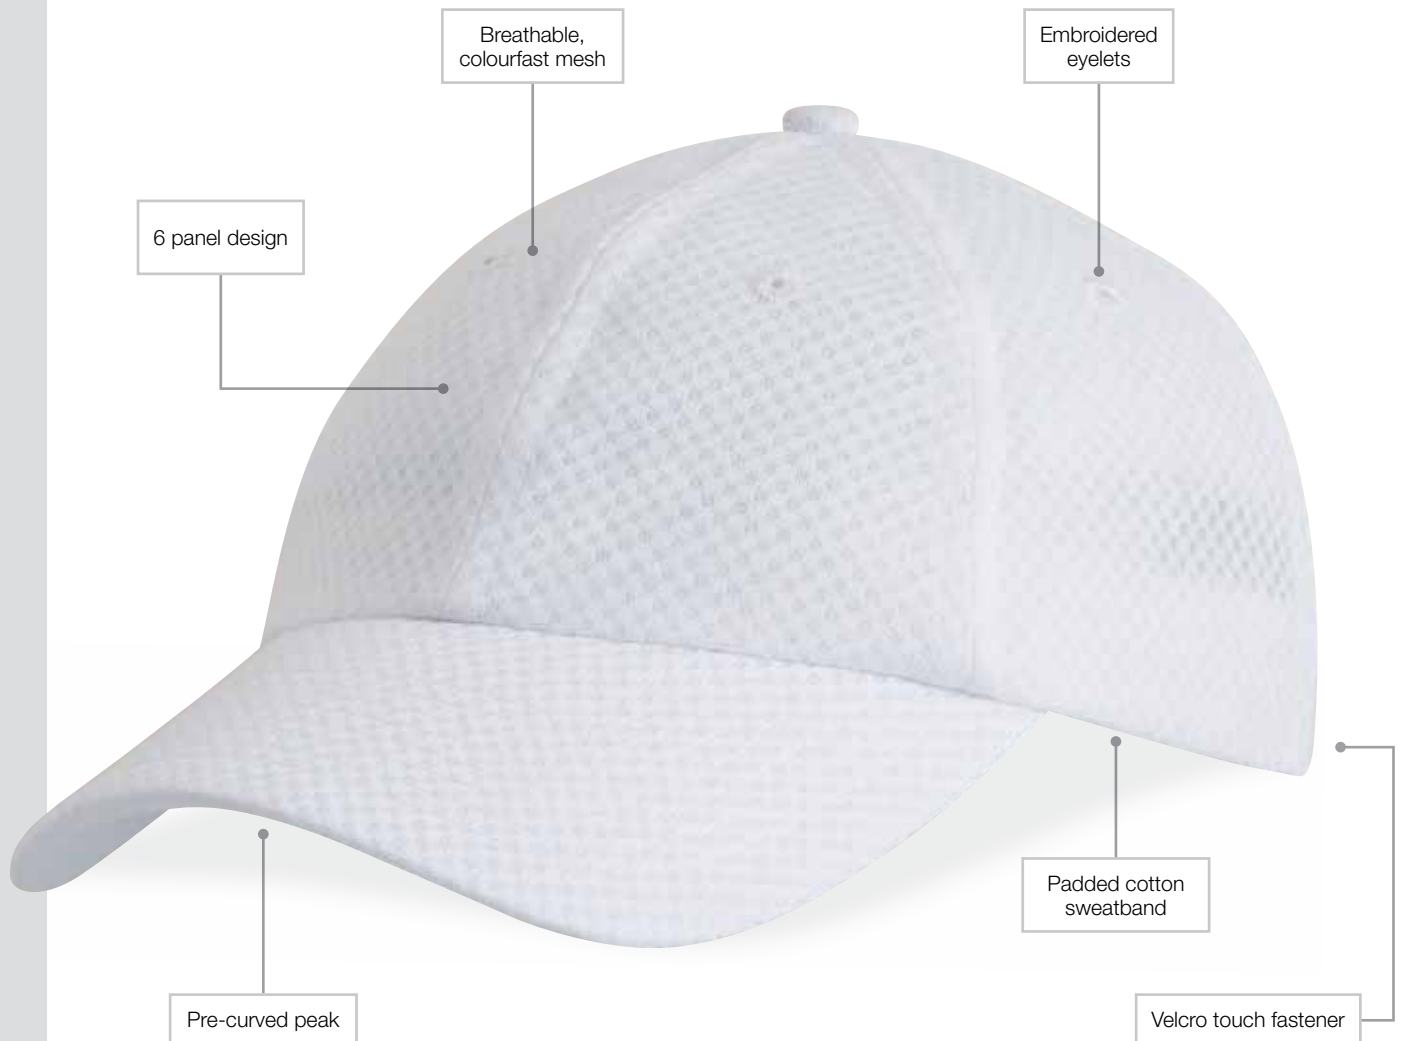

Mesh Sports

If you're serious about sports then you're serious about your sports gear. The breathable colourfast mesh offers maximum air flow for active wear.

colourways

Black Navy Royal White

Mesh Sports

Specifications:

MATERIAL:	100% polyester mesh, AZO free, colourfast
DECORATION TYPES:	Embroidery
DECORATION AREAS:	Embroidery areas Centre Front: 58mm h x 120mm w Side: 40mm h x 70mm w Back (above arch): Text – 10mm h x 95mm w Logo – 45mm h x 45mm w
DESCRIPTION:	<ul style="list-style-type: none">• Breathable, colourfast mesh• 6 panel design• Pre-curved peak• Embroidered eyelets• Padded cotton sweatband• Velcro touch fastener
PACKAGING:	25 pieces packed into one poly bag per inner.
CARTON QUANTITY:	150 units (6 inners)
CARTON MEASUREMENTS:	60cm x 40cm x 53cm
CARTON WEIGHT:	13kg