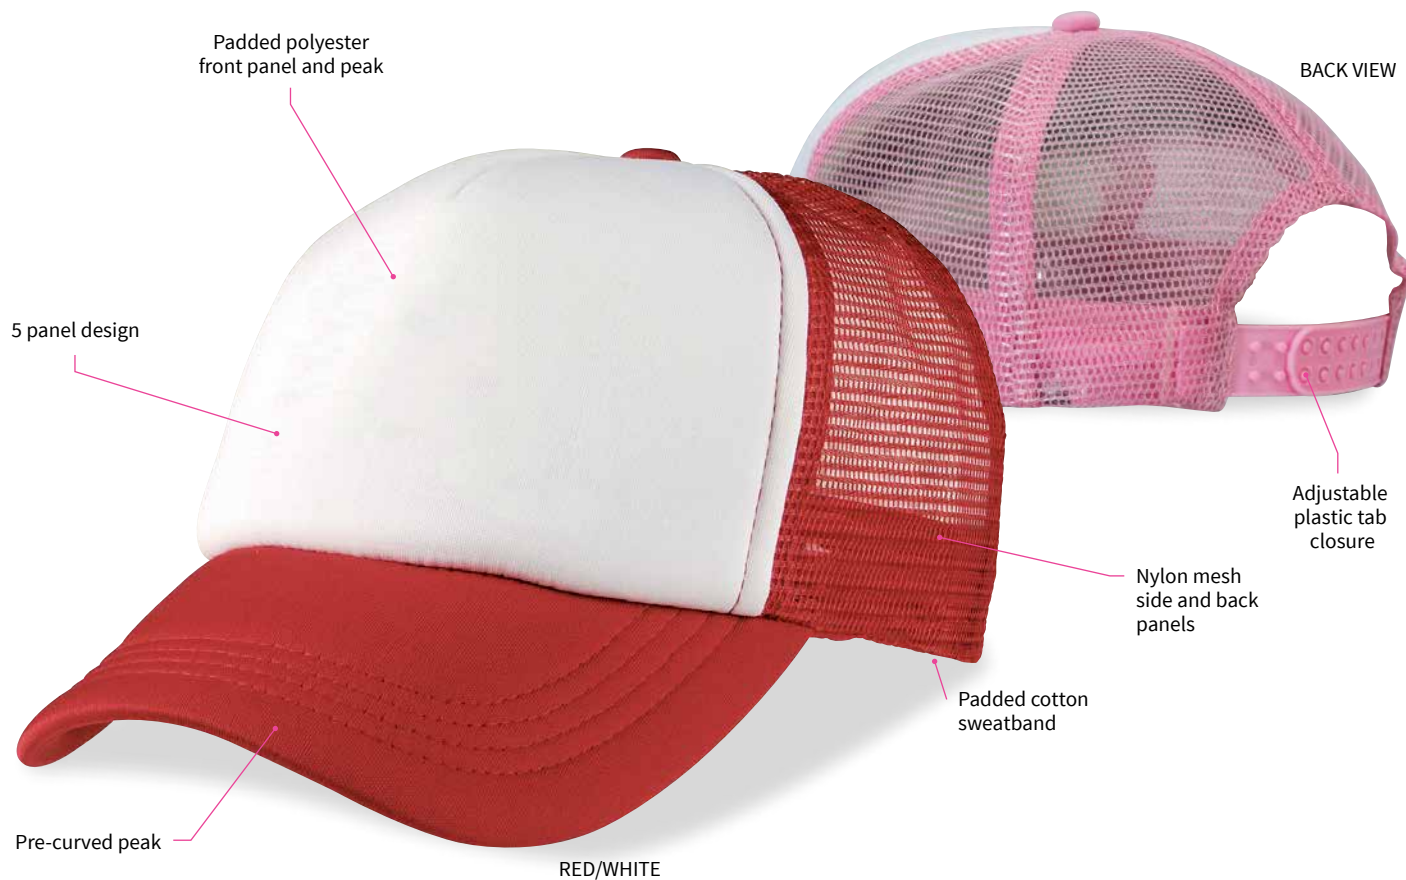

Foam Mesh Trucker

Classic American indie ... keep cool with mesh side and back panels. Designed to fit almost anyone with it's adjustable plastic tab closure.

COLOURWAYS

Foam Mesh Trucker

SPECIFICATIONS

MATERIAL:	Padded polyester peak and front panel with nylon mesh side and back panels
DECORATION TYPES:	Embroidery, Digital Transfer, Plastisol Transfer, Screenprint
DECORATION AREAS:	Print/Transfer areas Centre Front: 55mm H x 85mm W Embroidery areas Centre Front: 58mm H x 120mm W
DESCRIPTION:	<ul style="list-style-type: none">• 5 panel design with pre-curved peak• Padded polyester peak and front panel with nylon mesh side and back panels• Padded cotton sweatband• Adjustable plastic tab at rear
COLOURWAYS:	Black/Black, Black/White, Bottle/White, Brown/Brown, Brown/White, Emerald/White, Hot Pink/Pink, Light Pink/White, Navy/Navy, Navy/White, Red/Red, Red/White, Royal/Royal, Royal/White, Sky/Sky, White/White
PACKAGING:	25 pieces packed into one poly bag per inner.
CARTON QUANTITY:	150 pieces (6 inners)
CARTON MEASUREMENTS:	64cm W x 64cm D x 50cm H
CARTON WEIGHT:	13kg